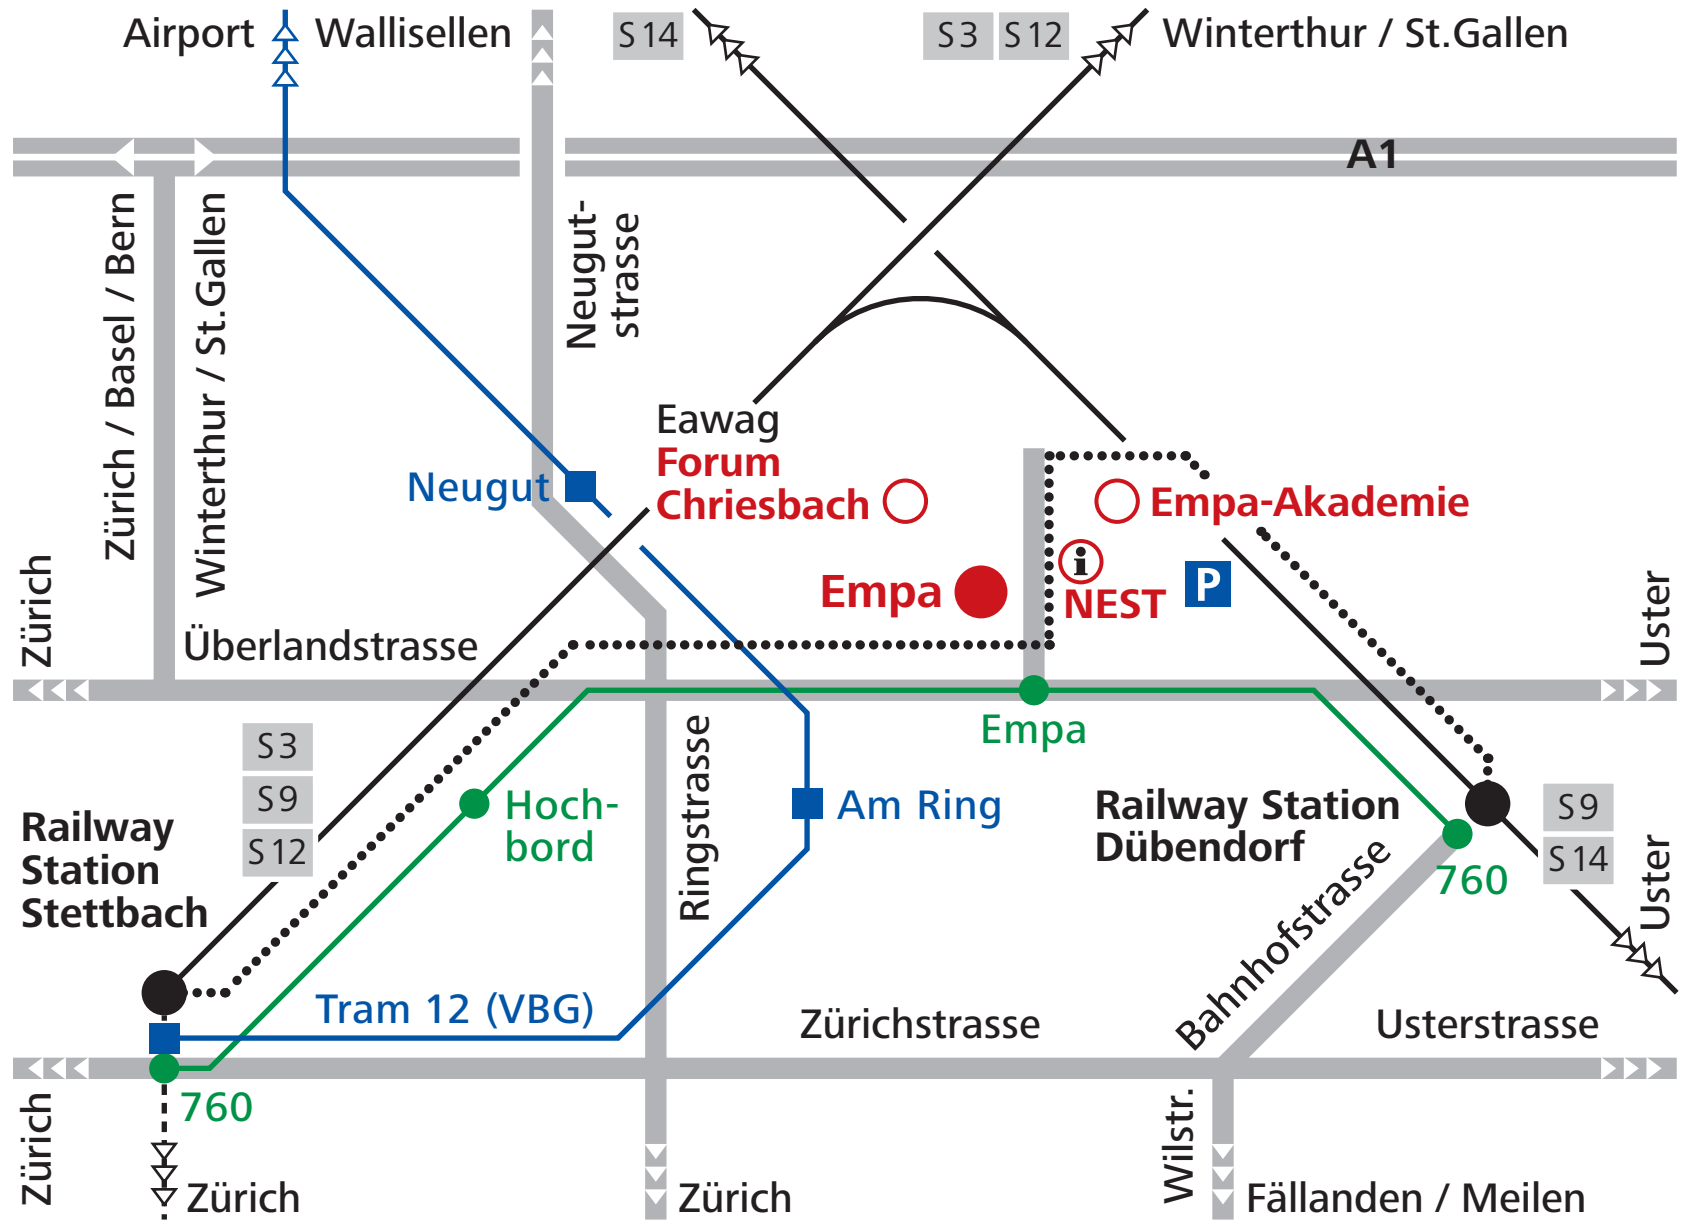

Main connections to the Empa location in Dübendorf (extensive)

Überlandstrasse 129
CH-8600 Dübendorf
Phone +41 58 765 11 11
Fax +41 58 765 11 22
www.empa.ch

Address for GPS/sat nav:
Eduard-Amstutz-Strasse,
8600 Dübendorf

Please do use public transport.
There is only very limited parking available.

● Bus Stop ■ Glattalbahn Stop Footpath Dübendorf 10 min, Stettbach 20 min